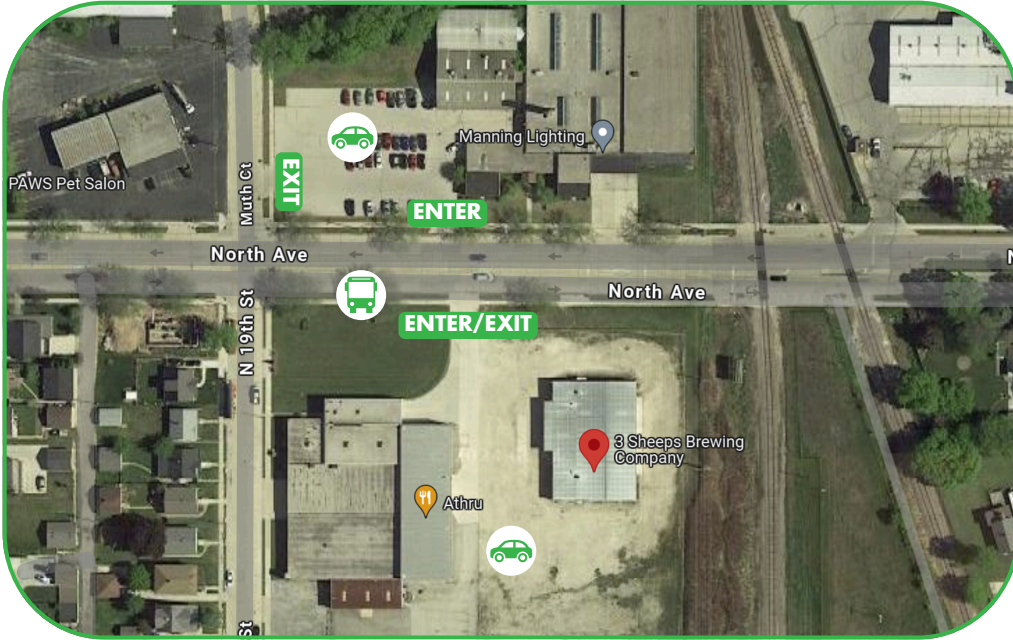

FREE PARKING OPTION 1: PIGEON RIVER ELEMENTARY SCHOOL

3508 N. 21st Street, Sheboygan, WI 53083

 Free parking

 Shuttle stop

SHUTTLE DETAILS:
 Buses will pick up and drop off participants on the west side of the school's campus.

FREE PARKING OPTION 2: FORMER NORTH BOWL

North Ave. between N. 21st Street and Muth Court, Sheboygan, WI 53083

 Free parking

 Shuttle stop

SHUTTLE DETAILS:
 Buses will pick up and drop off participants on the north side of North Ave.

FREE PARKING OPTION 3 (LIMITED SPACE): 3 SHEEPS BREWING
 1837 North Avenue, Sheboygan, WI 53083

-  Free parking
-  Shuttle stop

SHUTTLE DETAILS:
 Buses will pick up and drop off participants on the south side of North Ave. If you are parking at the overflow parking lot on the north side of North Ave., please use the shuttle stop at the former North Bowl.

**RESERVED PARKING*, FREE FAMILY-FRIENDLY DROP-OFF ZONE,
 AND EVENT LOCATION SHUTTLE SERVICE: QUARRYVIEW CENTER AREA**
 3401 Calumet Drive, Sheboygan, WI 53083

-  Reserved parking*
-  Shuttle stop

SHUTTLE DETAILS:
 Shuttle buses will drop off participants from offsite parking lots (and pick up finished participants) on the southwest side of the Quarryview Parking lot.