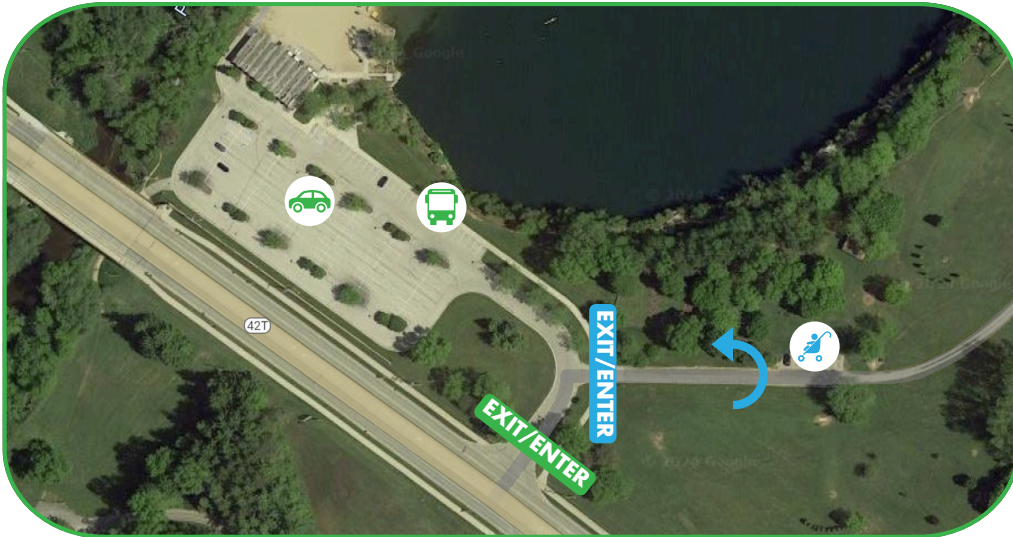

**RESERVED PARKING*, FREE FAMILY-FRIENDLY DROP-OFF ZONE,
AND EVENT LOCATION SHUTTLE SERVICE: QUARRYVIEW CENTER AREA**
3401 Calumet Drive, Sheboygan, WI 53083

- Reserved parking*
- Shuttle stop

SHUTTLE DETAILS:
Shuttle buses will drop off participants from offsite parking lots (and pick up finished participants) on the southwest side of the Quarryview Parking lot.

*Beginning at 3:00 PM, drivers are not permitted to park in the Quarryview Center parking lot unless they are a volunteer or have reserved a VIP Parking & Experience Pass or Disabled Parking Pass in advance.

- Family-friendly drop-off zone

DETAILS: Located on the south side of the Quarryview Center parking lot, participants with strollers, wagons, and wheelchairs and/or participants who are carpooling are welcome and highly encouraged to use this. Drivers must park at offsite parking lots.*