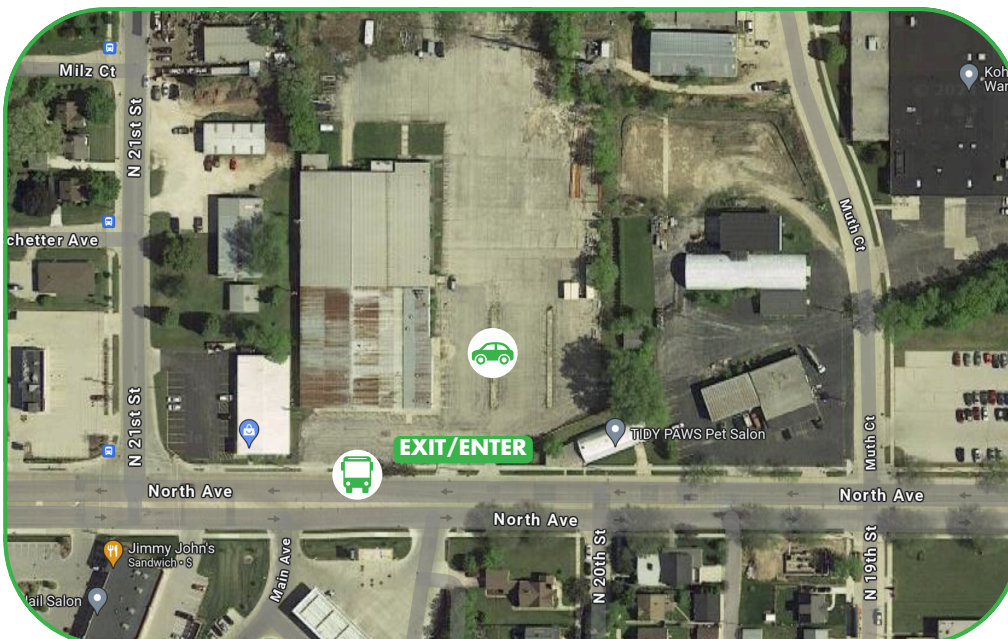

FREE PARKING OPTION 1: PIGEON RIVER ELEMENTARY SCHOOL

3508 N. 21st Street, Sheboygan, WI 53083

 Free parking

 Shuttle stop

SHUTTLE DETAILS:
 Buses will pick up and drop off participants on the west side of the school's campus.

FREE PARKING OPTION 2: FORMER NORTH BOWL

North Ave. between N. 21st Street and Muth Court, Sheboygan, WI 53083

 Free parking

 Shuttle stop

SHUTTLE DETAILS:
 Buses will pick up and drop off participants on the north side of North Ave.

FREE PARKING OPTION 3 (LIMITED SPACE): 3 SHEEPS BREWING
 1837 North Avenue, Sheboygan, WI 53083

-  Free parking
-  Shuttle stop

SHUTTLE DETAILS:
 Buses will pick up and drop off participants on the south side of North Ave. If you are parking at the overflow parking lot on the north side of North Ave., please use the shuttle stop at the former North Bowl.

-  Family-friendly drop-off zone

DETAILS: Located on the south side of the Quarryview Center parking lot, participants with strollers, wagons, and wheelchairs and/or participants who are carpooling are welcome and highly encouraged to use this. Drivers must park at offsite parking lots.*